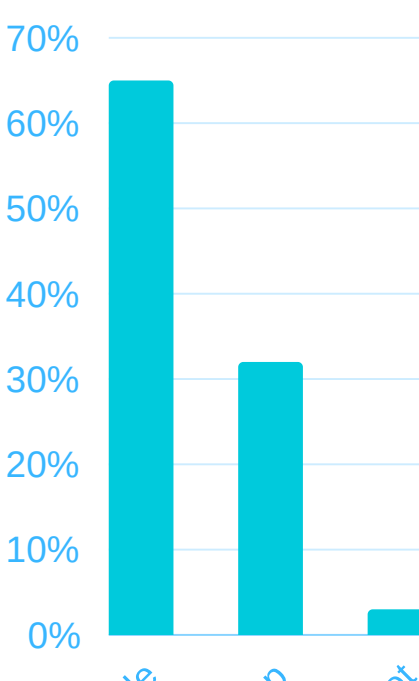

MOUNT GAMBIER

WHAT ARE OUR COMMUNITY NEEDS?

17,632 SESSIONS 1 JULY 2022 - 30 JUNE 2023

TOP 25 LANDING PAGES

Community Organisation & Development 19.3%

Male 41%

Female 59%

WHO ARE OUR USERS?

AGE

DEVICE

MEDIUM