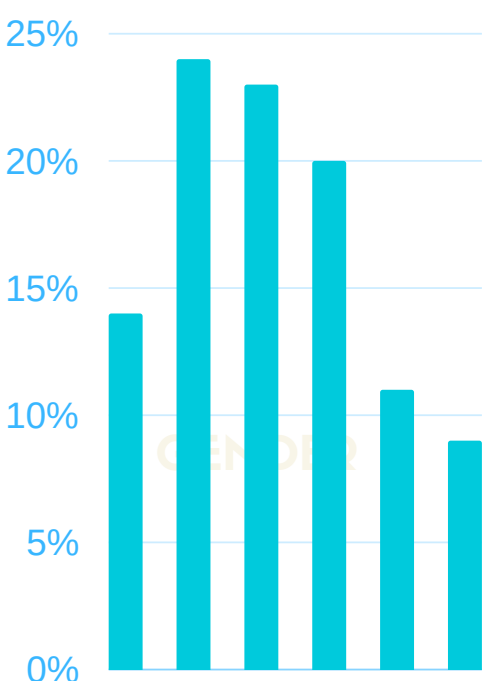

MOUNT GAMBIER

WHAT ARE OUR COMMUNITY NEEDS?

17,632 SESSIONS 1 JULY 2022 - 30 JUNE 2023

TOP 25 LANDING PAGES

Community Organisation & Development 19.3%

Male 41%

Female 59%

WHO ARE OUR USERS?

AGE

DEVICE

MEDIUM