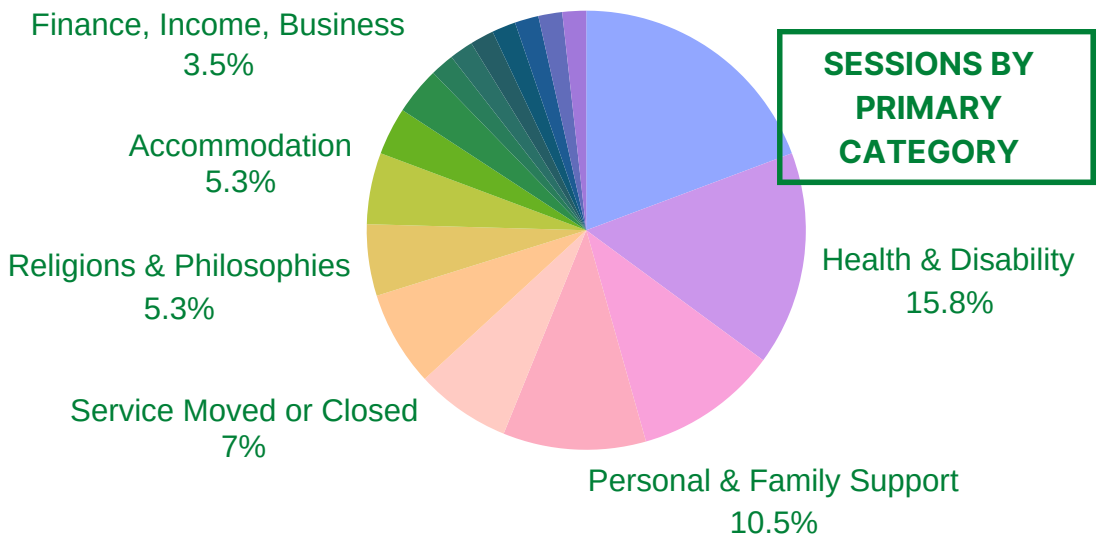

MOUNT GAMBIER

WHAT ARE OUR COMMUNITY NEEDS?

17,632 SESSIONS 1 JULY 2022 - 30 JUNE 2023

TOP 25 LANDING PAGES

Community Organisation & Development 19.3%

Male 41%

Female 59%

WHO ARE OUR USERS?