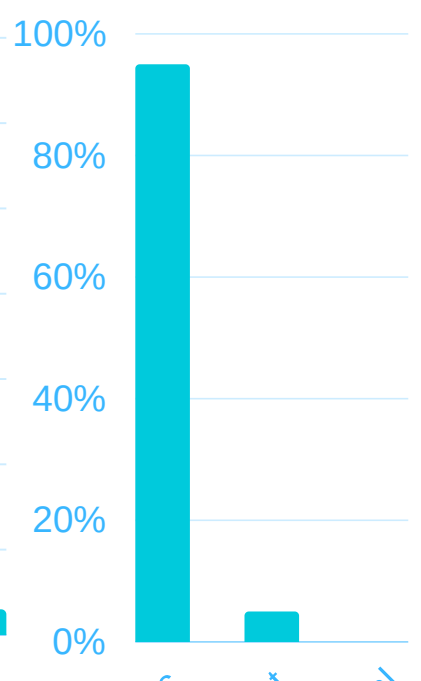

MOUNT GAMBIER

WHAT ARE OUR COMMUNITY NEEDS?

17,632 SESSIONS 1 JULY 2022 - 30 JUNE 2023

TOP 25 LANDING PAGES

Community Organisation & Development 19.3%

Male 41%

Female 59%

WHO ARE OUR USERS?

AGE

DEVICE

MEDIUM