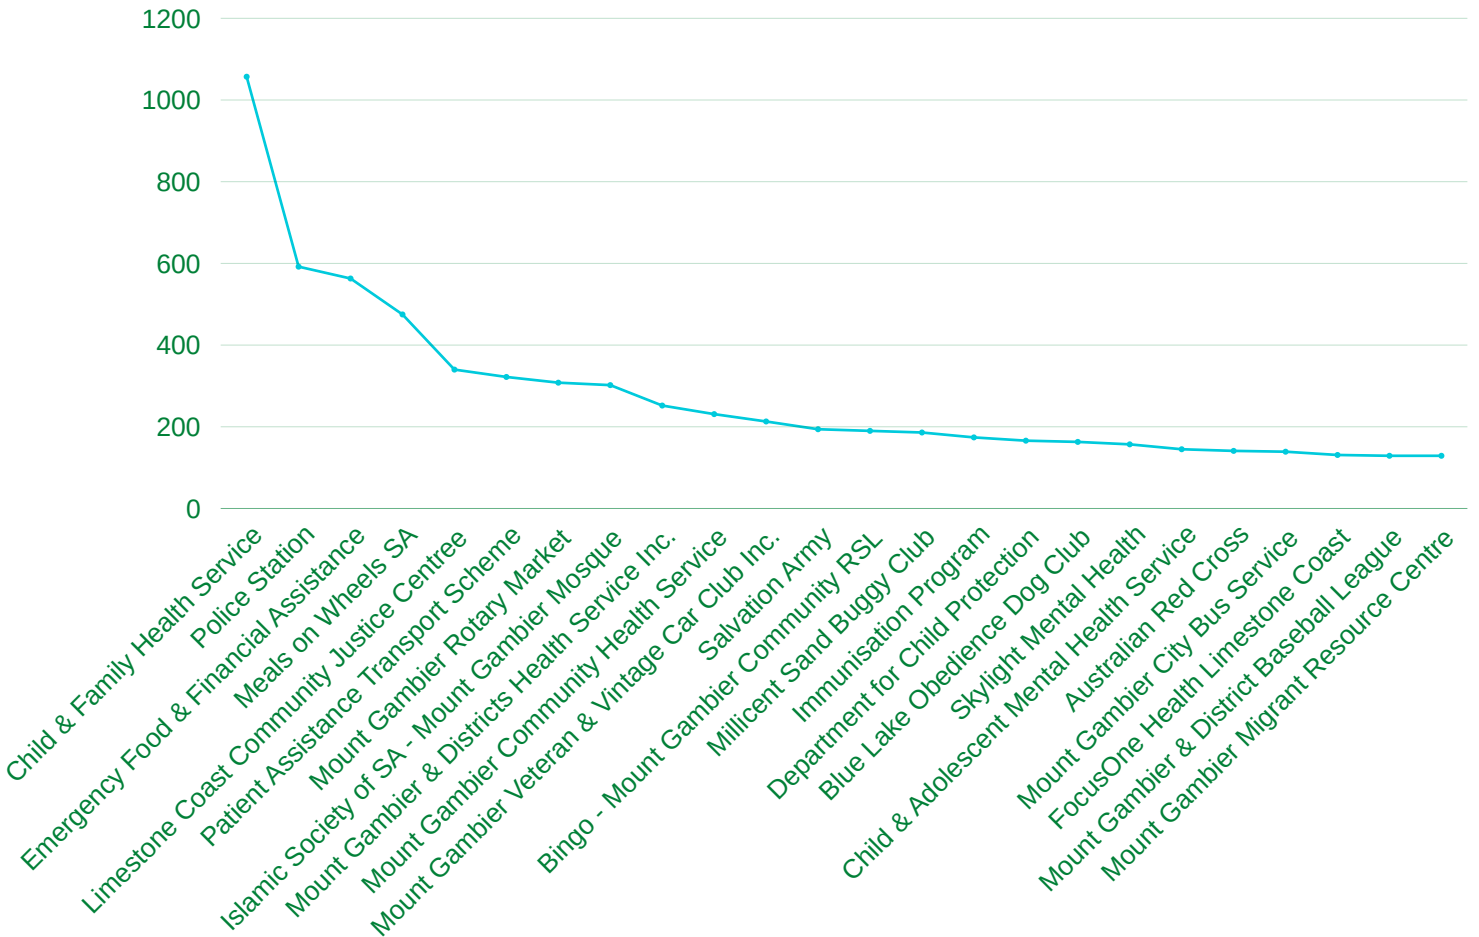

MOUNT GAMBIER

WHAT ARE OUR COMMUNITY NEEDS?

17,632 SESSIONS 1 JULY 2022 - 30 JUNE 2023

TOP 25 LANDING PAGES

Community Organisation & Development 19.3%

Male 41%

Female 59%

WHO ARE OUR USERS?

AGE

DEVICE

MEDIUM